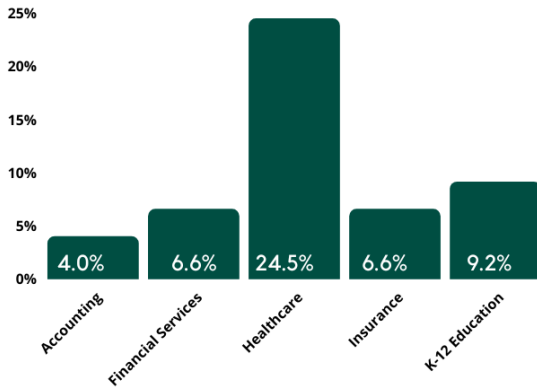

TOP EMPLOYMENT INDUSTRIES

CONTINUING EDUCATION - TOP DEGREES & PROGRAMS