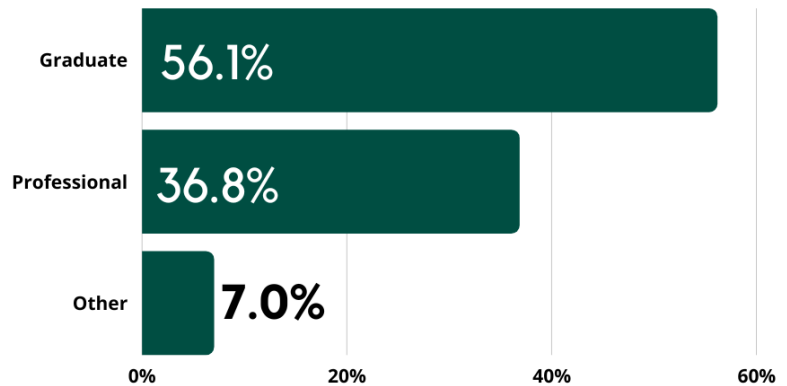

AVERAGE STARTING SALARY

$55,039

Range: $20,800 - $110,000

INTERNSHIP EXPERIENCE

79.6% of the Class of 2022 interned during their time at IWU. 28.4% of those reporting indicated completion of multiple internships.

SELECT GRADUATE/PROFESSIONAL SCHOOLS

Arizona State University	School of the Art Institute of Chicago
Boston University School of Theology	Southern Illinois University School of Dental Medicine
Columbia University	The University of Chicago Pritzker School of Medicine
DePaul University	University of Colorado Boulder
Loyola University Chicago	University of Illinois Urbana-Champaign
Michigan State University	University of Illinois Chicago School of Law
New York University	University of Iowa
Purdue University	University of Texas Austin

iwu.edu/career-center | (309) 556-3071

Based on a 88.1% knowledge rate within 6 months of graduation.