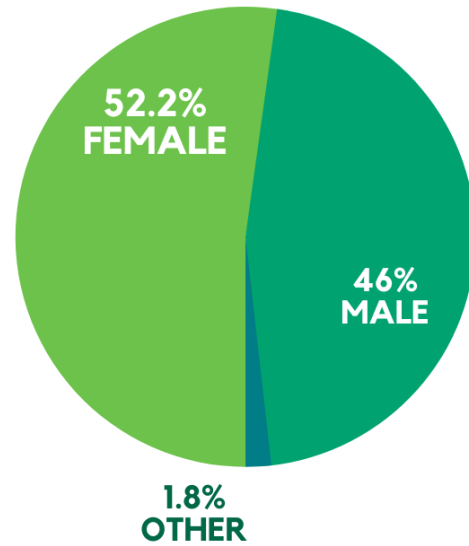

SUMMARY REPORT

The statistics in this report reflect a 88.1% knowledge rate derived from 339 out of the 385 students who graduated from Illinois Wesleyan University during the 2021-2022 academic year.

97.3% Working or Continuing Education

Summary Report

	Number of Responses	Percentage
Working		
Full-time employment	247	72.9%
Part-time employment	25	7.4%
Continuing Education		
Graduate/Professional/Other School	57	16.8%
Volunteering		
Neither employed nor continuing education	9	2.7%
Total	339	100.1%*

GRADUATING CLASS DATA

ILLINOIS WESLEYAN UNIVERSITY CLASS OF 2022

ETHNICITY

GENDER

UNDERGRADUATE RESEARCH

*research data collected from 68.6% (264) of the 385 graduates

INTERNSHIPS

79.6% INTERNED AS A STUDENT*