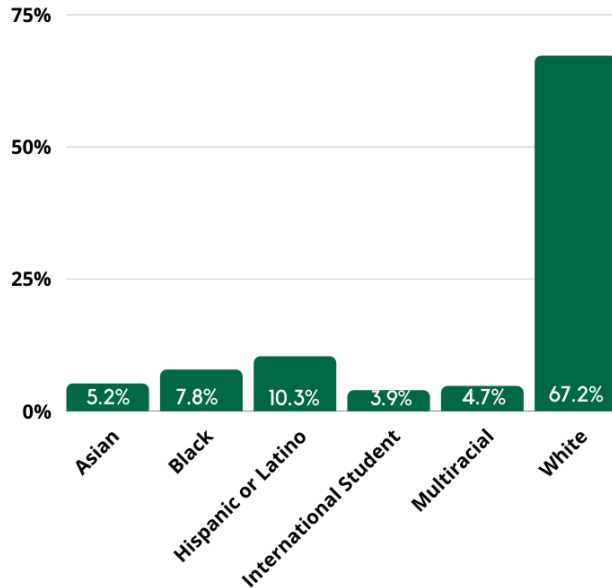

SUMMARY REPORT

The statistics in this report reflect a 88.1% knowledge rate derived from 339 out of the 385 students who graduated from Illinois Wesleyan University during the 2021-2022 academic year.

97.3% Working or Continuing Education

Summary Report

	Number of Responses	Percentage
Working		
Full-time employment	247	72.9%
Part-time employment	25	7.4%
Continuing Education		
Graduate/Professional/Other School	57	16.8%
Volunteering		
Neither employed nor continuing education	9	2.7%
Total	339	100.1%*

GRADUATING CLASS DATA

ILLINOIS WESLEYAN UNIVERSITY CLASS OF 2022

ETHNICITY

GENDER

UNDERGRADUATE RESEARCH

*research data collected from 68.6% (264) of the 385 graduates

INTERNSHIPS

79.6% INTERNED AS A STUDENT*

*intern data collected from 68.6% (264) of the 385 graduates

Additional Information

- Graduates reported employment in 27 states and the District of Columbia, and in 3 locations outside of the United States including Canada, Hungary and South Korea.
- Graduates reported graduate/professional school in 15 states with one student studying in Leicester, England.
- While graduates secured employment in a variety of fields, healthcare, K-12 education, financial services, insurance and accounting remained key employers.
- The percentage of graduates pursuing graduate/professional school continues to wane. 16.5% of respondents were enrolled in continuing education programs. This is a decline from 17.5% last year. Graduates are delaying graduate study and remain concerned about student debt.