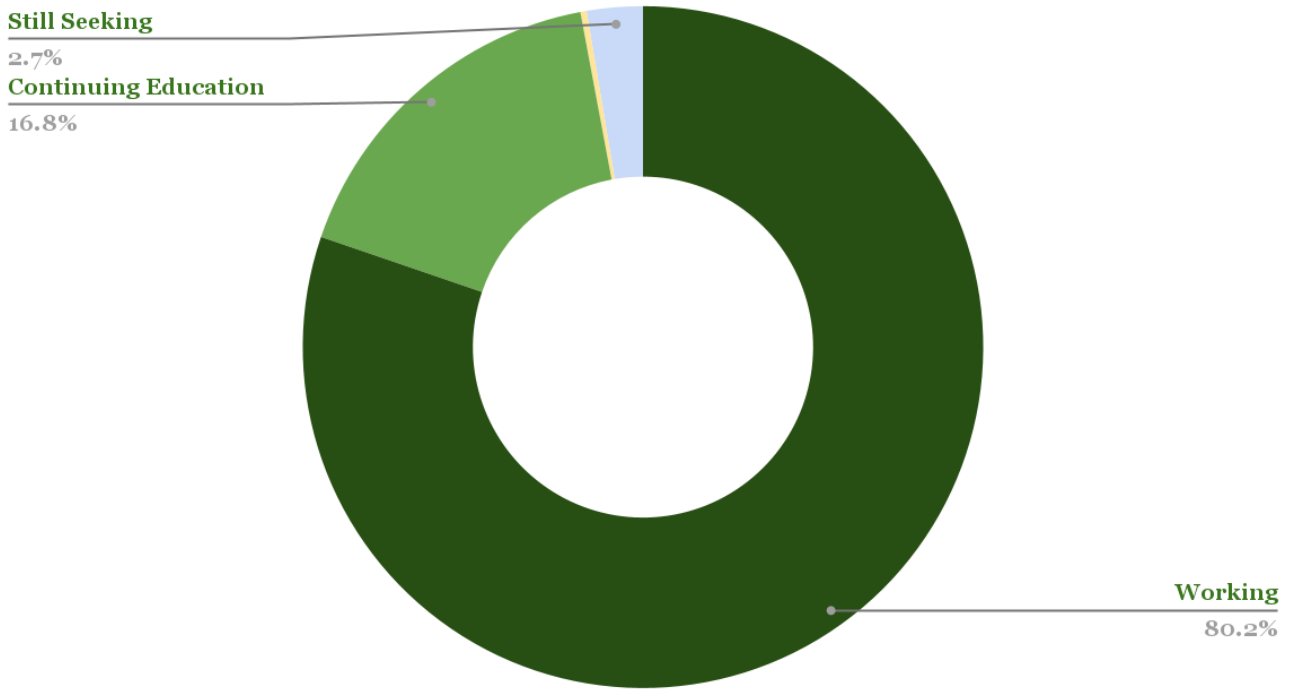

SUMMARY REPORT

The statistics in this report reflect a 88.1% knowledge rate derived from 339 out of the 385 students who graduated from Illinois Wesleyan University during the 2021-2022 academic year.

97.3% Working or Continuing Education

Summary Report

	Number of Responses	Percentage
Working		
Full-time employment	247	72.9%
Part-time employment	25	7.4%
Continuing Education		
Graduate/Professional/Other School	57	16.8%
Volunteering		
Neither employed nor continuing education	9	2.7%
Total	339	100.1%*