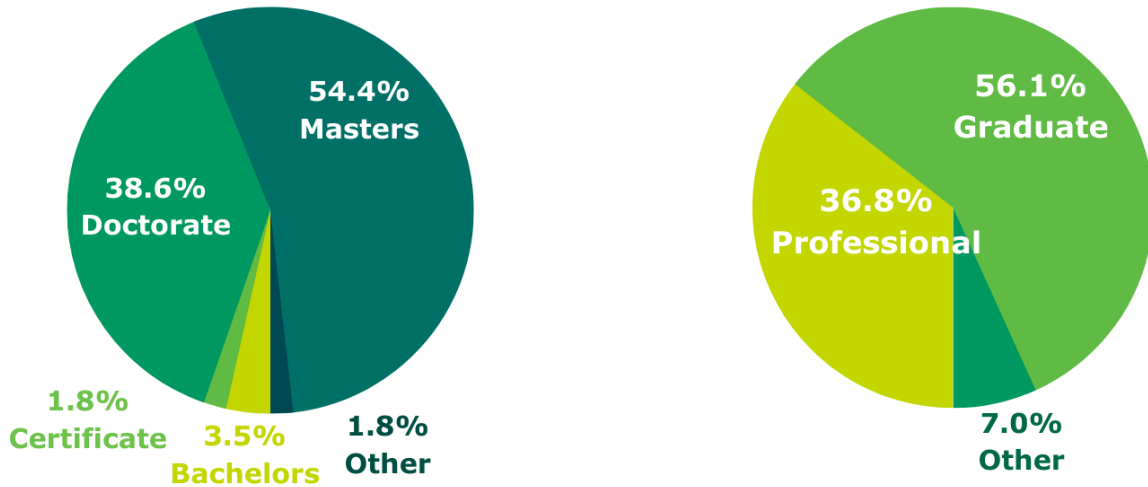

CONTINUING EDUCATION DATA

DEGREES AND PROGRAMS

Degree	Number of Responses	Percentage
BSN	2	3.51%
Certificate	1	1.75%
DDS	1	1.75%
DO	1	1.75%
JD	9	15.79%
MA/MS	20	35.09%
MBA	4	7.02%
MD	3	5.26%
MDiv	1	1.75%
ME	1	1.75%
MFA	1	1.75%
MM	1	1.75%
MSW	2	3.51%
OTD	3	5.26%
PA	1	1.75%
PhD	5	8.77%
SSP	1	1.75%
Total	57	100.00%

First Destination Graduate Survey Class of 2022

*Percentages may not equal 100% due to rounding. **Second Major