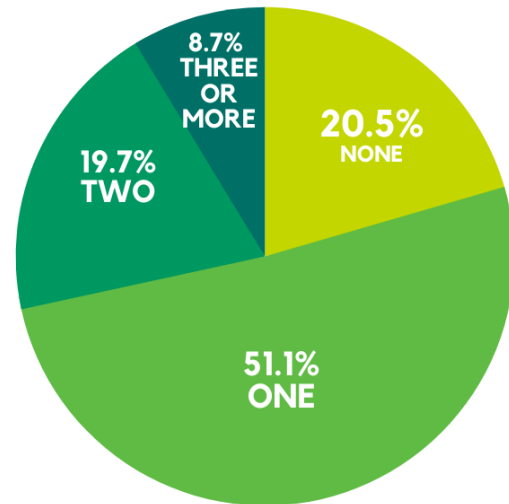

Summary Report

	Number of Responses	Percentage
Working		
Full-time employment	247	72.9%
Part-time employment	25	7.4%
Continuing Education		
Graduate/Professional/Other School	57	16.8%
Volunteering		
Neither employed nor continuing education	9	2.7%
Total	339	100.1%*

GRADUATING CLASS DATA

ILLINOIS WESLEYAN UNIVERSITY CLASS OF 2022

ETHNICITY

GENDER

UNDERGRADUATE RESEARCH

*research data collected from 68.6% (264) of the 385 graduates

INTERNSHIPS

79.6% INTERNED AS A STUDENT*

*intern data collected from 68.6% (264) of the 385 graduates

Additional Information

- Graduates reported employment in 27 states and the District of Columbia, and in 3 locations outside of the United States including Canada, Hungary and South Korea.
- Graduates reported graduate/professional school in 15 states with one student studying in Leicester, England.
- While graduates secured employment in a variety of fields, healthcare, K-12 education, financial services, insurance and accounting remained key employers.
- The percentage of graduates pursuing graduate/professional school continues to wane. 16.5% of respondents were enrolled in continuing education programs. This is a decline from 17.5% last year. Graduates are delaying graduate study and remain concerned about student debt.