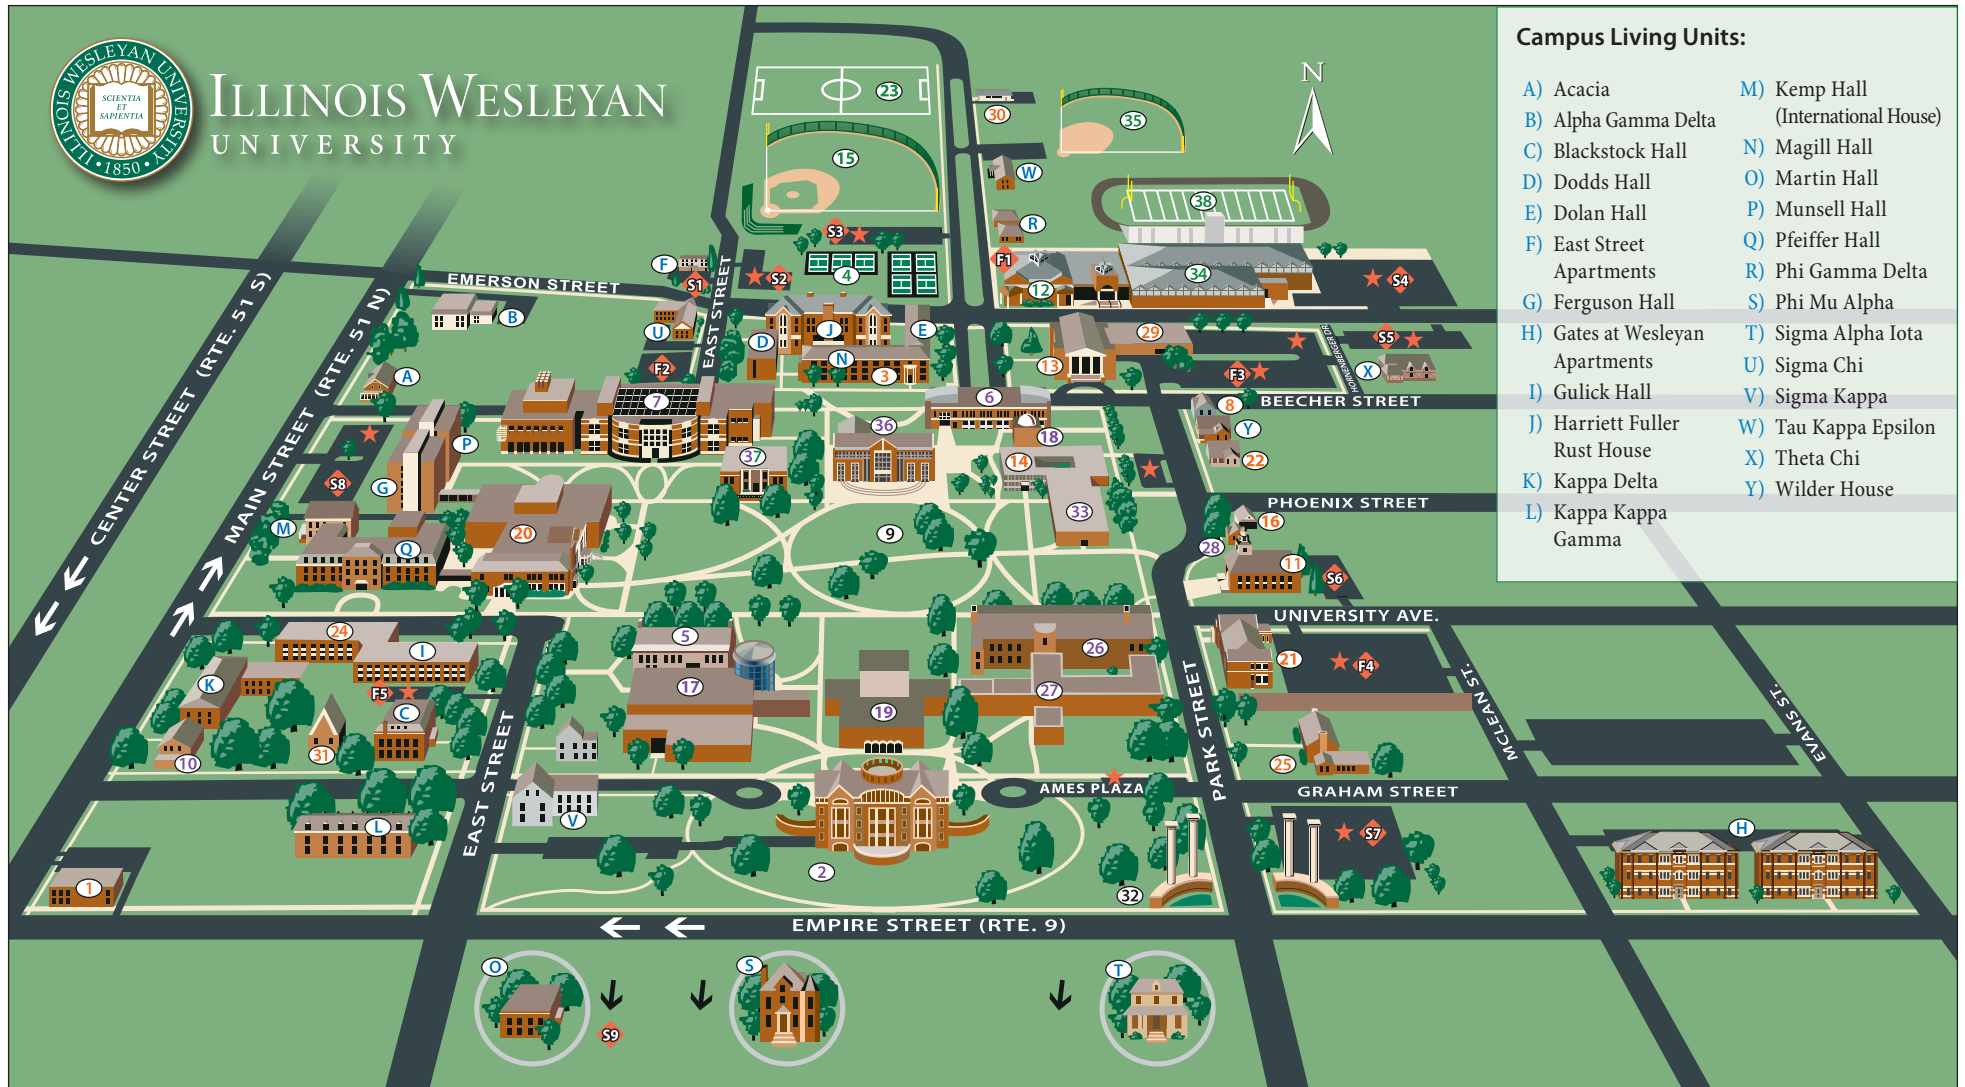

# ILLINOIS WESLEYAN UNIVERSITY

### Campus Living Units:

A) Acacia	M) Kemp Hall (International House)
B) Alpha Gamma Delta	N) Magill Hall
C) Blackstock Hall	O) Martin Hall
D) Dodds Hall	P) Munsell Hall
E) Dolan Hall	Q) Pfeiffer Hall
F) East Street Apartments	R) Phi Gamma Delta
G) Ferguson Hall	S) Phi Mu Alpha
H) Gates at Wesleyan Apartments	T) Sigma Alpha Iota
I) Gulick Hall	U) Sigma Chi
J) Harriett Fuller Rust House	V) Sigma Kappa
K) Kappa Delta	W) Tau Kappa Epsilon
L) Kappa Kappa Gamma	X) Theta Chi
	Y) Wilder House

### Campus Buildings and Sites:

- 1) Alumni Relations Office
- 2) The Ames Library
- 3) Arnold Health Center (Magill Hall, north entrance)
- 4) Beadles-Morse Courts
- 5) Buck Memorial Library
- 6) Center for Liberal Arts • Mellon Center
- 7) Center for Natural Science
- 8) DeMotte Hall
- 9) Eckley Quadrangle
- 10) English House
- 11) Evelyn Chapel
- 12) Fort Natatorium
- 13) Hansen Student Center and University Bookstore
- 14) Holmes Hall (Administration Building)
- 15) Horenberger Field
- 16) Information Technology
- 17) Joyce Eichhorn Ames School of Art Building\*
- 18) Mark Evans Observatory

- 19) McPherson Theatre\*
- 24) Office of Residential Life (Gulick Hall, north entrance)
- 28) Park Place
- 36) State Farm Hall • Kemp Plaza
- 20) Memorial Center • Joslin Atrium • Young Main Lounge
- 25) President's House
- 29) Physical and Heat Plant
- 37) Stevenson Hall (School of Nursing)
- 21) Myers Welcome Center • Admissions Office • Hart Career Center
- 26) Presser Hall\* (School of Music)
- 30) Publications, Printing and Mailing Services
- 38) Tucci Stadium
- 22) Multicultural Center
- 27) Music Building\* • E. Melba Johnson Kirkpatrick Laboratory Theatre
- 31) Security Department
- 32) Sesquicentennial Gates
- 23) Neis Soccer Field
- 33) Shaw Hall
- 34) Shirk Center
- \* Alice Millar Center for the Fine Arts (Schools of Art, Music, and Theatre Arts)
- 35) IWU Softball Field