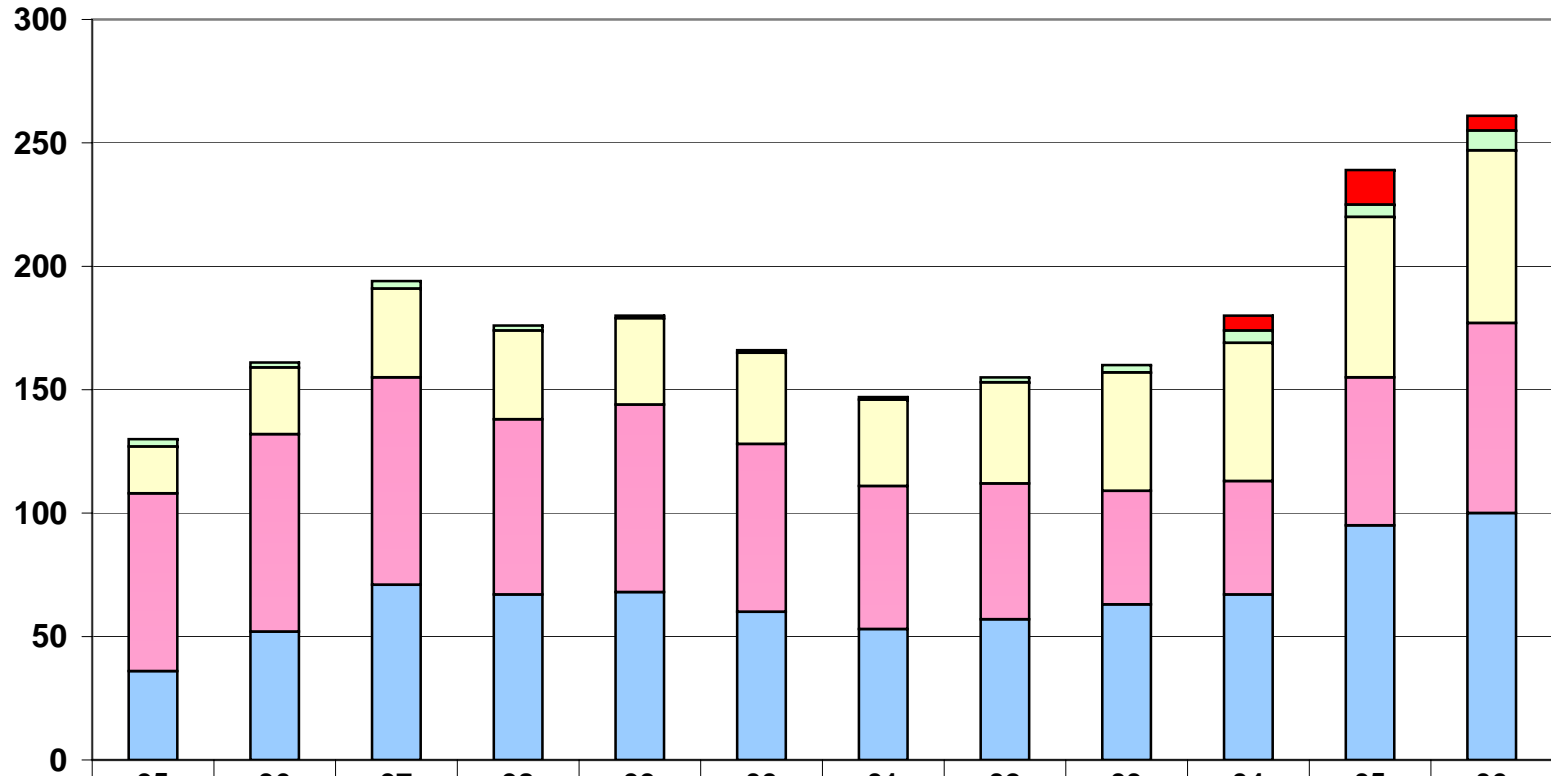

## Total ALANA Fall Term Enrollment by Subgroup

<b>Other/ Multiracial*</b>										6	14	6
<b>Native American</b>	3	2	3	2	1	1	1	2	3	5	5	8
<b>Latino</b>	19	27	36	36	35	37	35	41	48	56	65	70
<b>Asian</b>	72	80	84	71	76	68	58	55	46	46	60	77
<b>African-American</b>	36	52	71	67	68	60	53	57	63	67	95	100

\*\*Other" includes multiracial. This category was introduced at IWU in 2004 and officially renamed "Multiracial" starting in Fall 06.