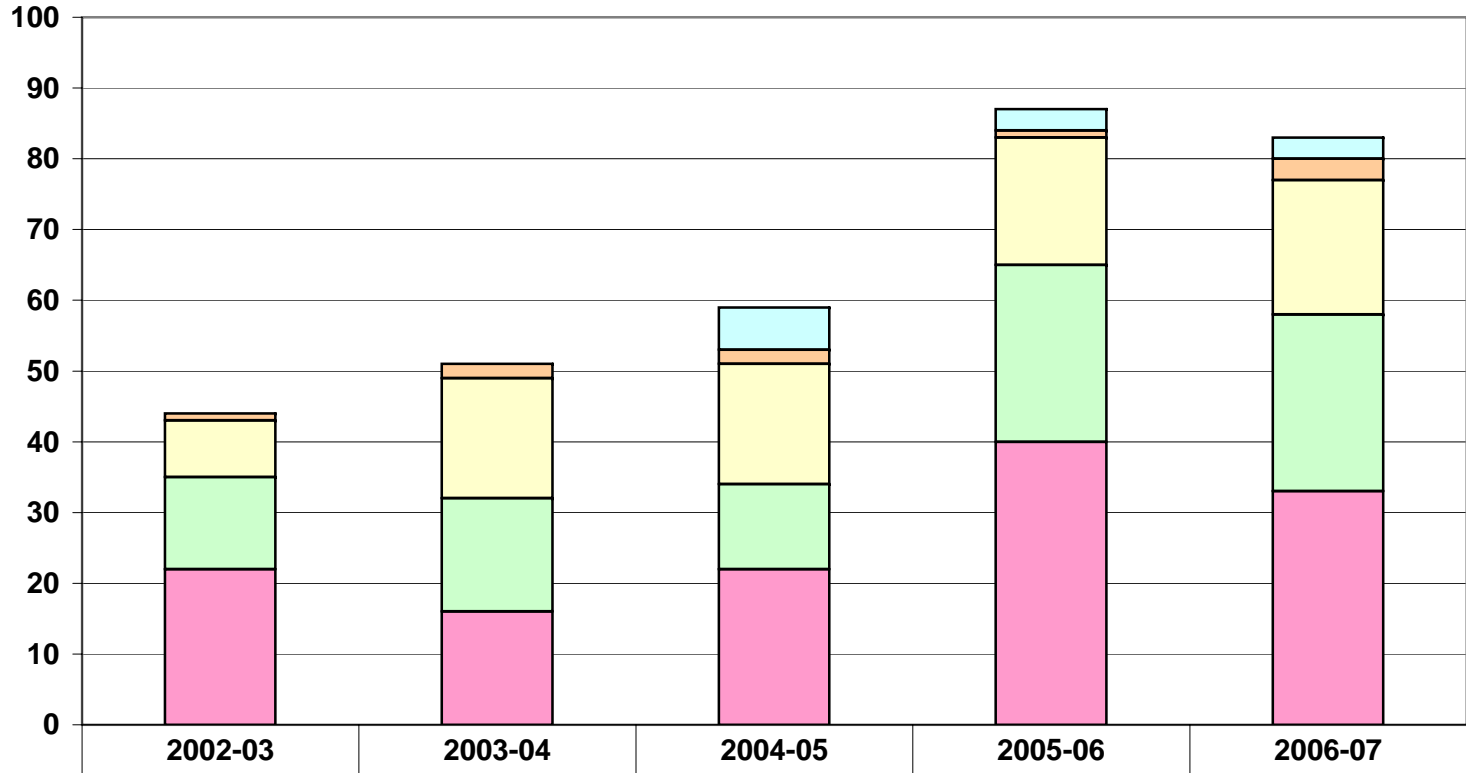

Illinois Wesleyan: First-Year ALANA Students by Subgroup

	2002-03	2003-04	2004-05	2005-06	2006-07
Other/Multiracial*			6	3	3
Native American	1	2	2	1	3
Hispanic/Latino	8	17	17	18	19
Asian-American	13	16	12	25	25
African American/Black	22	16	22	40	33

*"Other" includes multiracial. This category was introduced at IWU in 2004 and officially renamed "Multiracial" starting in Fall 06.