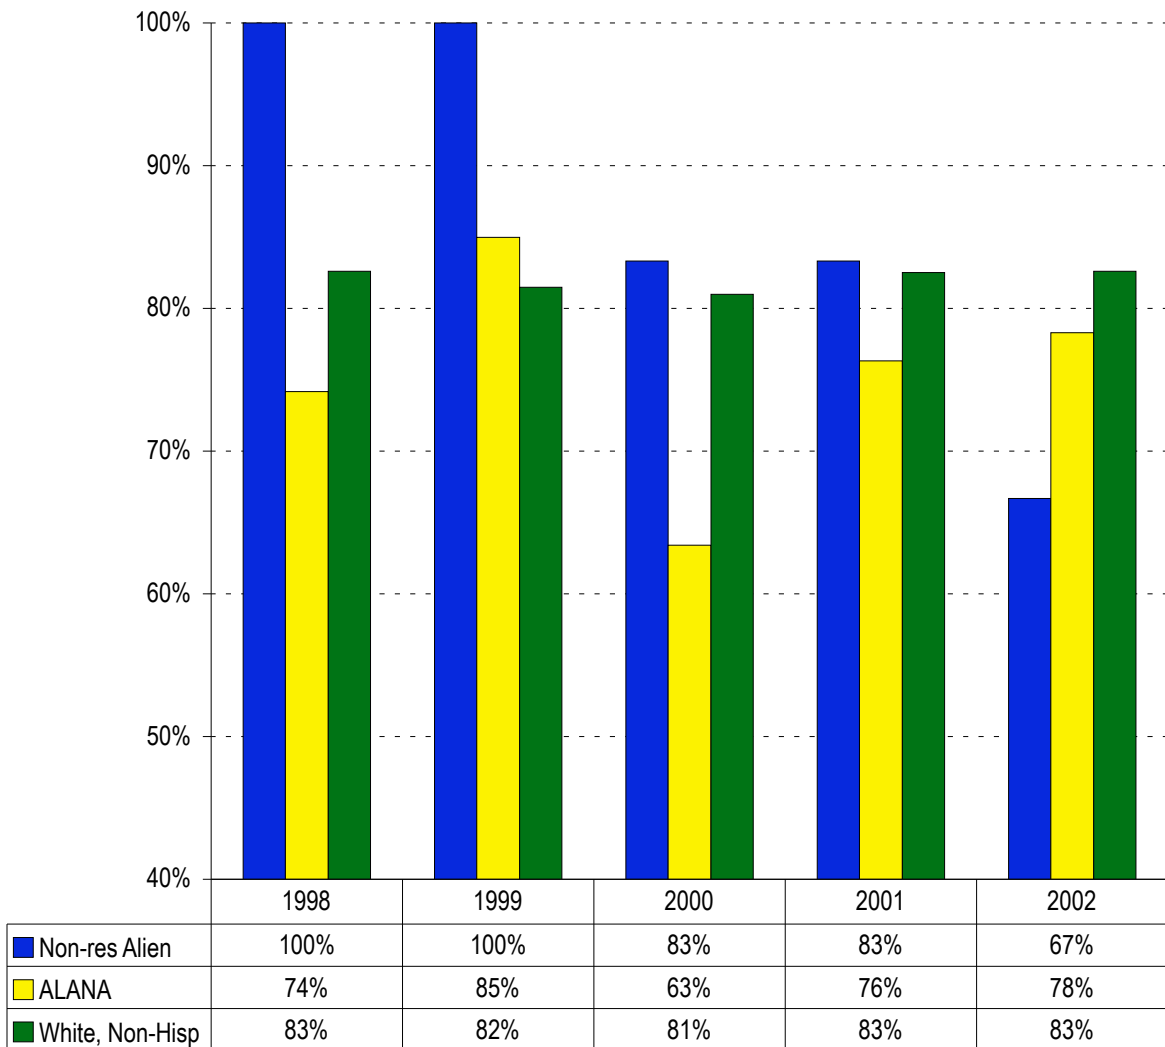

IWU SIX-YEAR GRADUATION RATES BY RACE/ETHNICITY

COHORT CLASS YEAR	1998		1999		2000		2001		2002	
	2002		2003		2004		2005		2006	
Adjusted Overall	Cohort	%	Cohort	%	Cohort	%	Cohort	%	Cohort	%
Adjusted Overall	528	80.7%	553	81.9%	538	80.1%	565	82.1%	565	82.8%
Non-resident Alien	14	100.0%	10	100.0%	12	83.3%	12	83.3%	6	66.7%
Black, Non-Hispanic	11	63.6%	13	61.5%	18	66.7%	10	90.0%	22	77.3%
American Indian	0		0		0		1	0.0%	1	0.0%
Asian or Pacific Islander	12	83.3%	19	100.0%	13	69.2%	16	62.5%	9	77.8%
Hispanic	8	75.0%	8	87.5%	10	50.0%	11	90.9%	14	85.7%
White, Non-Hispanic	460	80.9%	481	81.5%	473	81.4%	497	83.1%	470	82.6%
Other/Unknown	23	73.9%	22	77.3%	12	83.3%	18	66.7%	43	88.4%

IWU SIX-YEAR GRADUATION RATES

Definitions and Notes - 1) ALANA = African-American, Latino-American, Asian-American, and Native American students.

Revised 08.03.09

Source: Office of the Registrar.