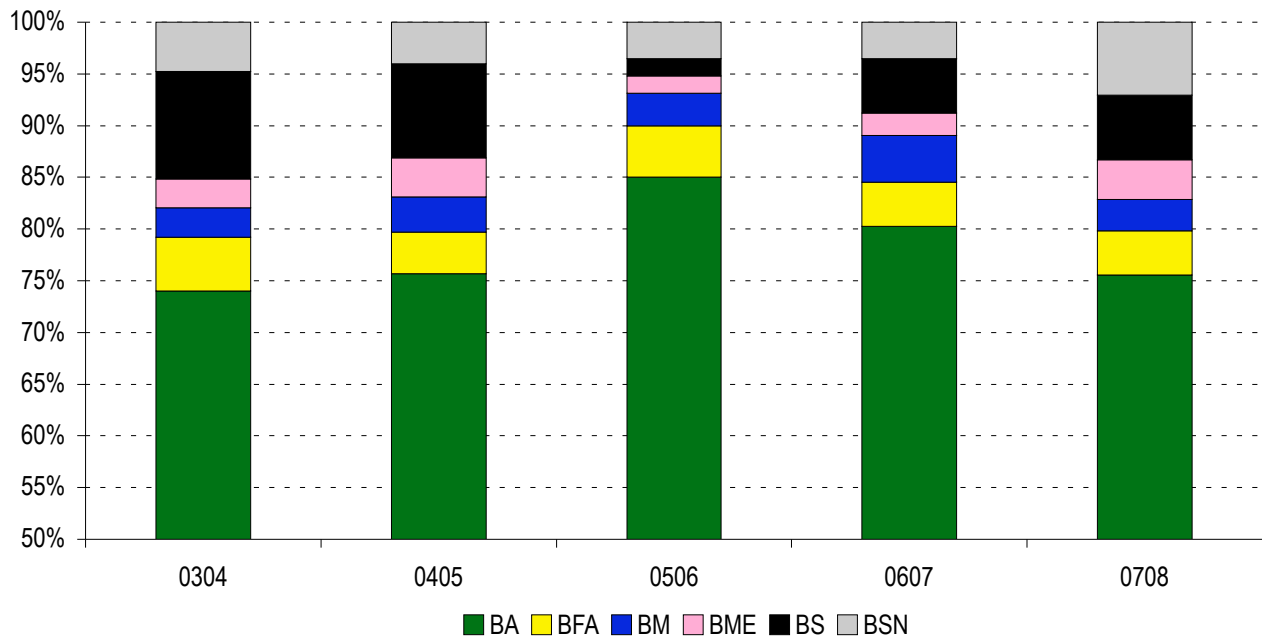

IWU DEGREES AWARDED BY DATE AND TYPE

GRADUATION DATE	TOTAL	BA	BFA	BM	BME	BS	BSN
August 31, 2003	8	6	0	0	0	2	0
May 2, 2004	416	305	22	12	12	44	21
May 31, 2004	38	31	2	1	1	2	1
0304 Total	462	342	24	13	13	48	22
August 31, 2004	10	8	0	2	0	0	0
December 31, 2004	37	31	0	0	3	3	0
May 1, 2005	379	272	19	14	15	40	19
May 31, 2005	47	47	0	0	0	0	0
0405 Total	473	358	19	16	18	43	19
August 31, 2005	11	9	1	0	0	1	0
December 31, 2005	26	17	3	0	1	5	0
April 30, 2006	401	351	16	10	6	1	17
May 31, 2006	42	31	4	5	1	1	0
0506 Total	480	408	24	15	8	8	17
August 31, 2006	8	7	1	0	0	0	0
December 31, 2006	41	40	0	0	0	1	0
May 6, 2007	421	331	16	22	10	24	18
May 31, 2007	41	32	5	1	1	2	0
0607 Total	511	410	22	23	11	27	18
August 31, 2007	6	5	0	0	0	1	0
December 31, 2007	38	33	1	1	0	3	0
May 4, 2008	377	276	17	9	17	25	33
May 31, 2008	45	38	2	4	1	0	0
0708 Total	466	352	20	14	18	29	33

Definitions and Notes - 1) Figures do not include double majors.

Source: Office of the Registrar.